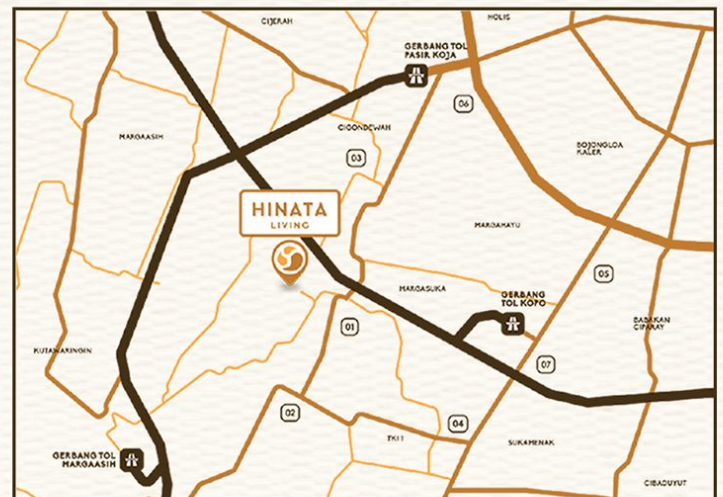

Zen Garden

Creative Space

Educative Playground

Security Check Point

A Serenity In Harmony

Harga Mulai **700** Jutaan

Cicilan Mulai **4** Jutaan /Bulan

Strategic Location. Near To :

- | | |
|---------------------------------|-----------------------------------|
| 1. Commercial Area TKI
3 Min | 5. Santosa Hospital
10 Min |
| 2. Borma TKI
5 Min | 6. Sumber Sari Junction
14 Min |
| 3. BPK Holis
7 Min | 7. Miko Mall
12 Min |
| 4. Bina Bakti
9 Min | 8. Tol Margaasih
10 Min |