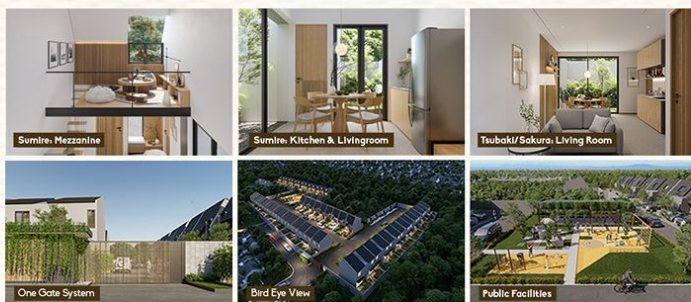

A Modern Bright House In The South of Bandung

The Concepts

One Gate System

Private Residential

Expandable House

Practical Living

Eco House Design

The Facilities

Zen Garden

Creative Space

Educative Playground

Security Check Point

A Serenity In Harmony

Harga Mulai **700** Jutaan

Cicilan Mulai **4** Jutaan /Bulan

Strategic Location. Near To :

Sumire A Type 36

Luas Bangunan 36m²

Luas Tanah 60-75m²

House Facilities

- 2 Bedroom
- 1 Bathroom
- Carport

House Features

- Welcoming Space
- Inner Court
- Mezzanine (Add-On)

Sumire B Type 36+