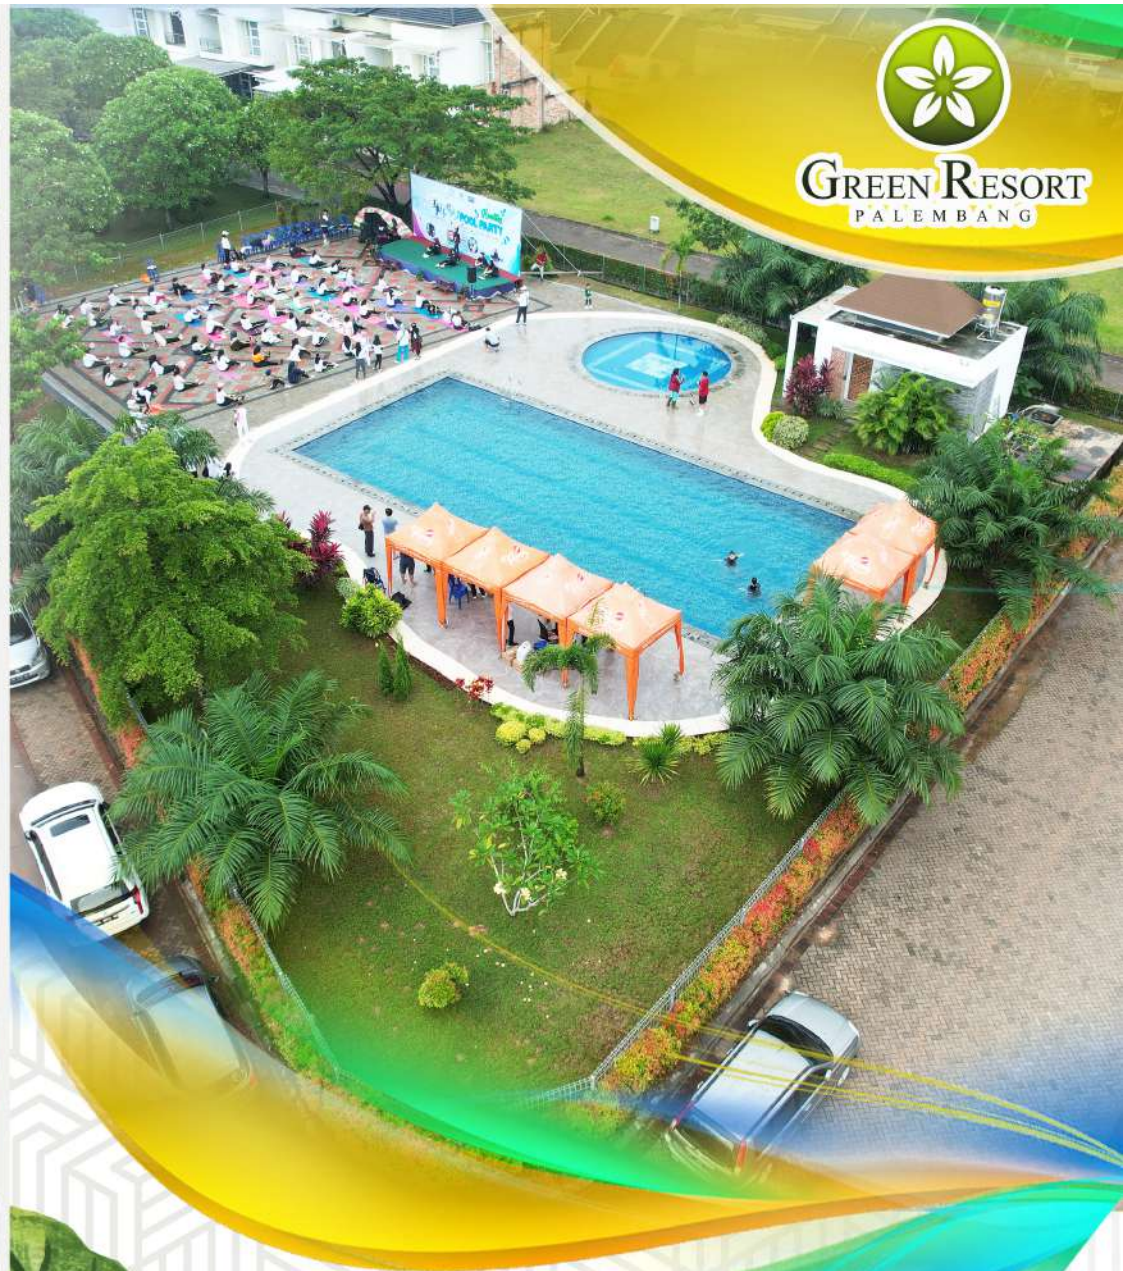

Lantai 2

A Place To Call Home

A PLACE TO CALL HOME
BY PT. BINTANG AGUNG PROPERTY

Lokasi proyek & marketing gallery :
Jl. Bypass Soekarno-Hatta KM 12 (samping RS.
Ernaldi Bahar) Palembang