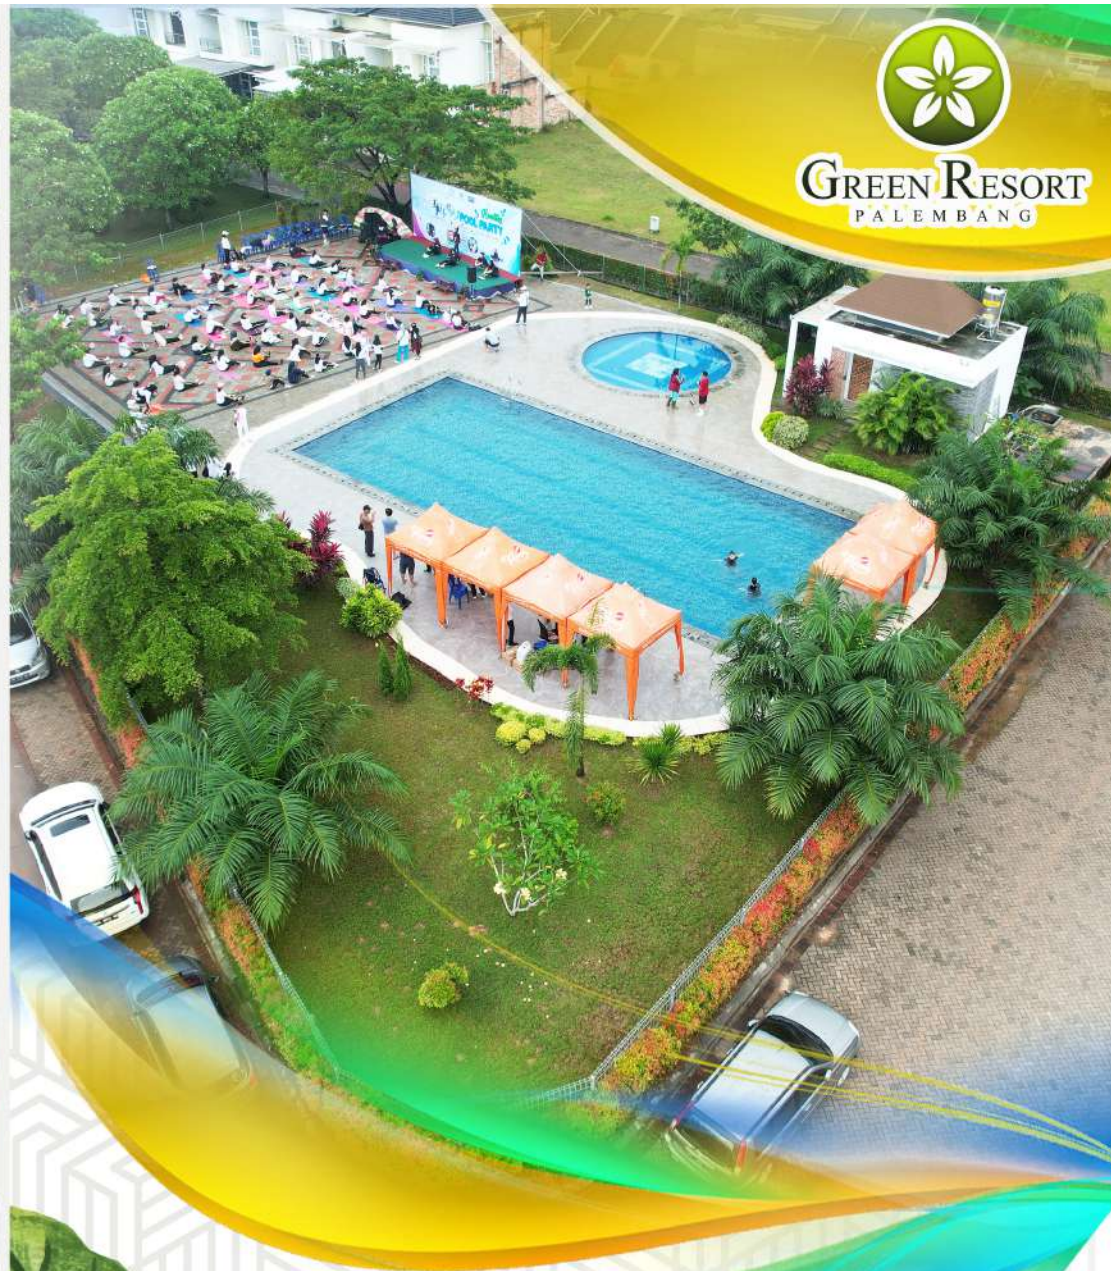

**A Place
To Call Home**

A PLACE TO CALL HOME
BY PT. BINTANG AGUNG PROPERTY